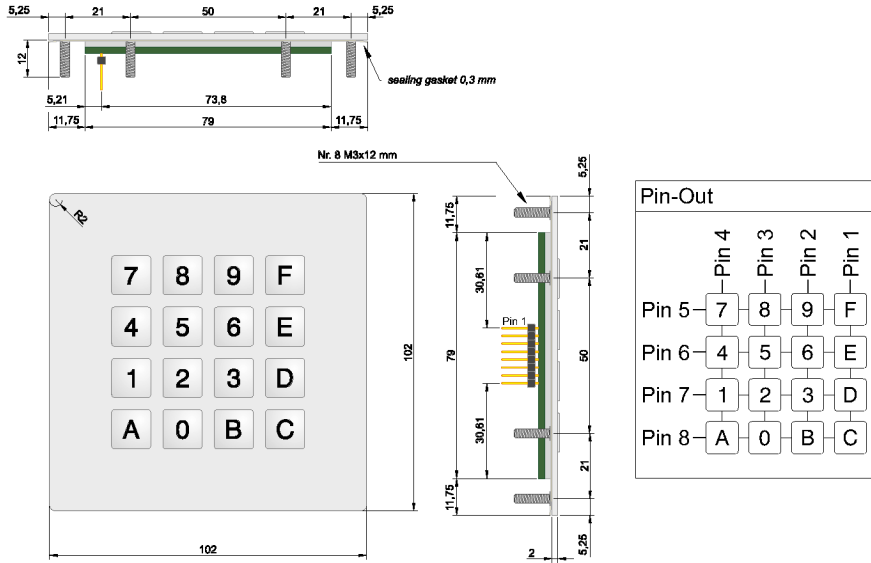

Drawings

Suggested Cut-out

IP	65
IK	08
Cycles	3.000.000
Operating temp.	-10° to +70°C (0° to +50°C with T1)
Storage temp.	-25° to +85°C (-25° to +55°C with T1)

Marking
Chemical engraving + color filling

Tolerances:			Date	Name	<h1>YME IP 16 I</h1>
			05/12	dr	
IP rating	05/19	dr	knitter-switch		<h1>30 26 41</h1>
Rename	02/14	dr			
Rename	11/13	dr			
Modifications	Date	Name			Page 1/1