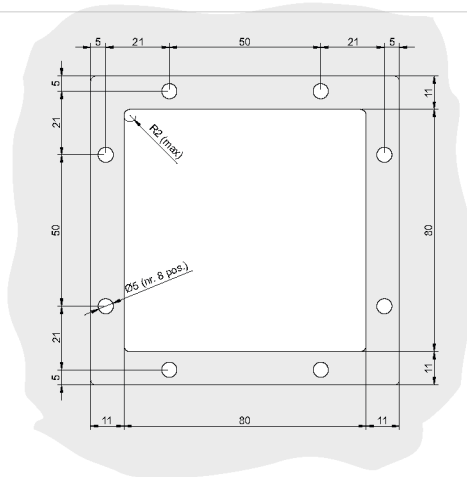

Drawings

Suggested Cut-out

IP	65
IK	08
Cycles	3.000.000
Operating temp.	-10° to +70°C (0° to +50°C with T1)
Storage temp.	-25° to +85°C (-25° to +55°C with T1)

Marking
Chemical engraving + color filling

Tolerances:			Date	Name	<h1>YME IP 16 I</h1>
			05/12	dr	
IP rating	05/19	dr	knitter-switch		<h1>30 26 41</h1>
Rename	02/14	dr			
Rename	11/13	dr			
Modifications	Date	Name			Page 1/1